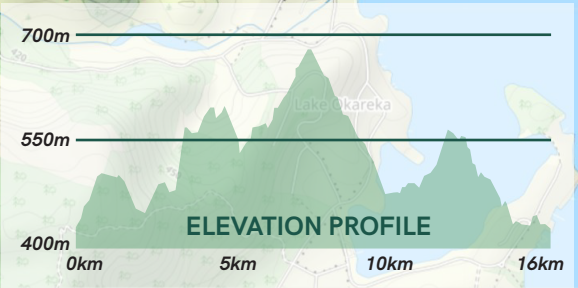

TREK THE FOREST

ROTORUA

16 KM
LONG COURSE

The Blue Lake
START & FINISH

aramex

KIWI
WALK & RUN

WILDERNESS SERIES

PRESENTED BY
 SUBARU