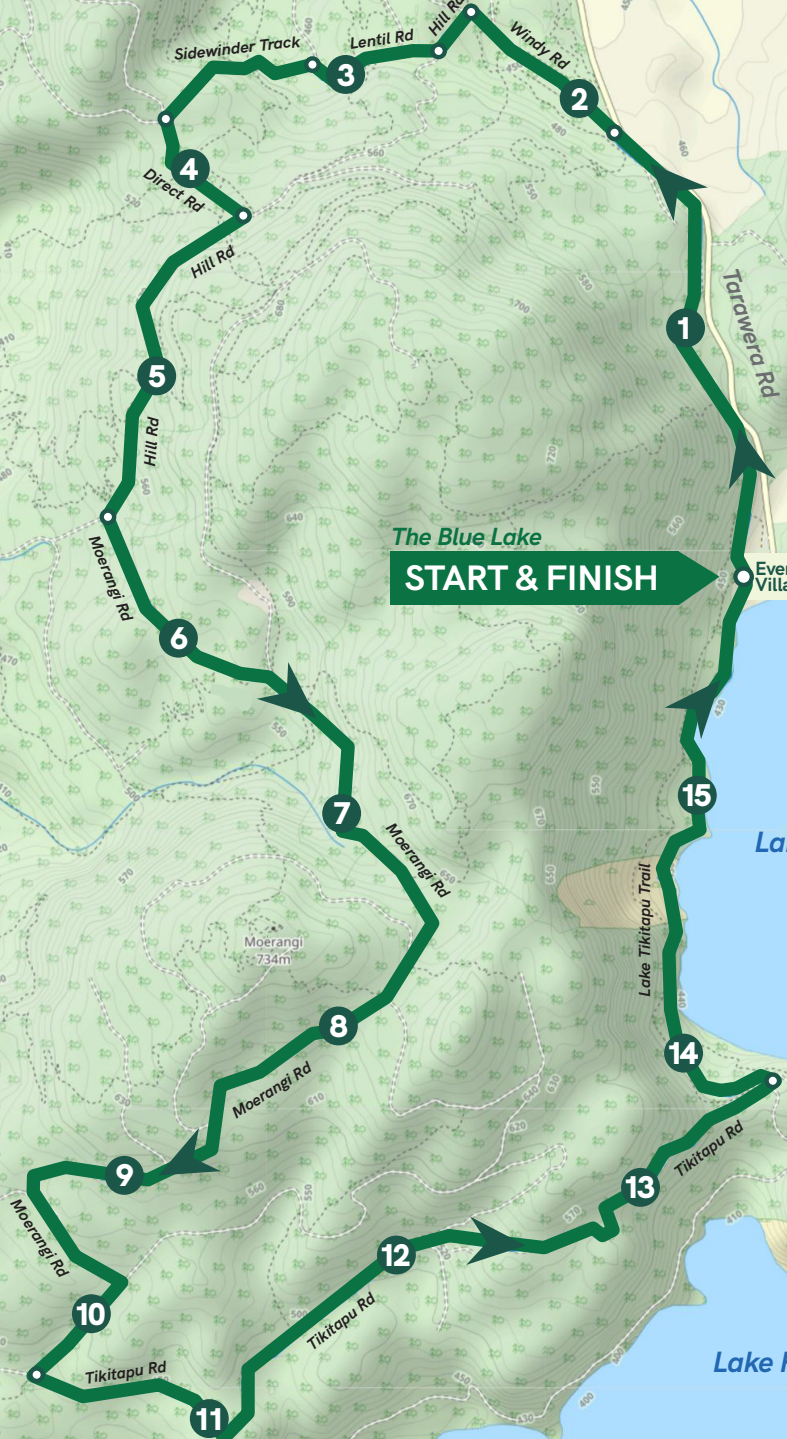

TREK THE FOREST

ROTORUA

16 KM
LONG COURSE

The Blue Lake
START & FINISH

aramex

KIWI
WALK & RUN

WILDERNESS SERIES

PRESENTED BY
 SUBARU