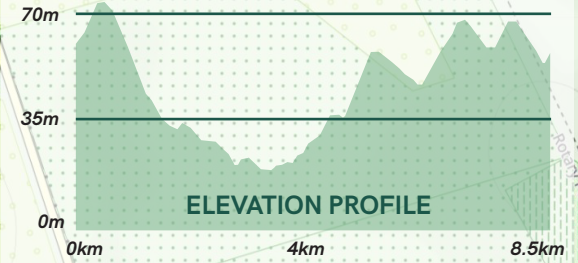

# VINEYARD TRAIL

HAWKE'S BAY

**8.5 KM**  
LONG COURSE

Meissner Reserve  
ARATAKI

Palmbrook Reserve

Te Mata Road

Te Mata Road

Karitahi Stream  
Walkway

Reeve Dr Reserve

Fulford Place

Black Barn Vineyards

Black Barn Vineyards

Black Barn Vineyards

Black Barn Vineyards

Black Barn Vineyards

Black Barn Vineyards